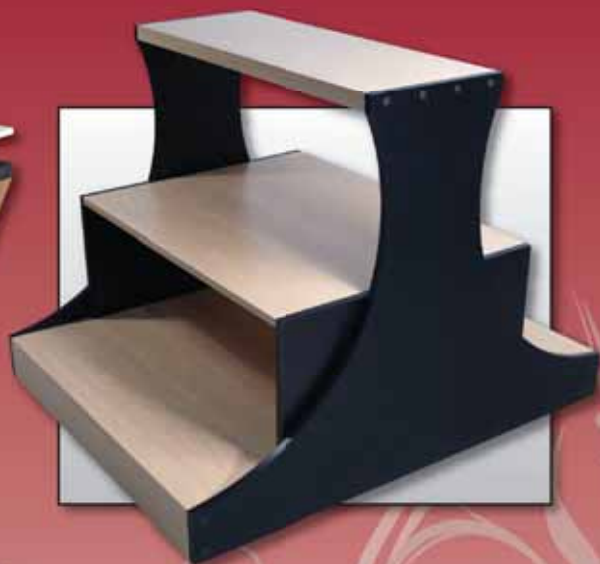

Bates
Store Fixtures

Locking slide out drawer

Bates pedestals are an excellent way to highlight those special items in your store. Requiring little floor space, they offer greater merchandising attention than any other case.

Heritage

The classic elegance of the pedestal with its various architectural features is perfect for showcasing your inventory

Item	Description	Size	Price
70P10	Pedestal Stand	16 x 16 x 58"	\$1470.00
70P20	Pedestal Stand	20 x 20 x 65"	\$1650.00
Options	Description	Size	Add
F1	Fiber Optics Includes 4 Lights		\$825.00
LE	Light Emitting Diode LED 2 Post Lights		\$340.00
IL	1/2" Laminated Glass	16 x 16"	\$240.00
1S	1/2" Starfire Glass	16 x 16"	\$240.00
2L	1/2" Laminated Glass	20 x 20"	\$340.00
2S	1/2" Starfire Glass	20 x 20"	\$340.00

Vogue

In addition to laminates and wood veneers, this elegant display pedestal can also be wrapped in a variety of fabrics for a truly coordinated look

Item	Description	Size	Price
30P10	Pedestal Stand	16 x 16 x 58"	\$1760.00
30P20	Pedestal Stand	20 x 20 x 65"	\$1950.00
Options	Description	Size	Add
F1	Fiber Optics Includes 4 Lights		\$825.00
LE	Light Emitting Diode LED 2 Post Lights		\$340.00
IL	1/2" Laminated Glass	16 x 16"	\$240.00
1S	1/2" Starfire Glass	16 x 16"	\$240.00
2L	1/2" Laminated Glass	20 x 20"	\$340.00
2S	1/2" Starfire Glass	20 x 20"	\$340.00

Contemporary

The tapered simplicity of this pedestal is ideal for the modern retail establishment

Custom Store Fixtures & Showcases

Bates
Store Fixtures

800.824.3114
www.batesdisplay.com