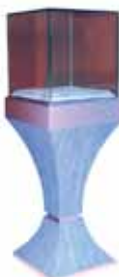

Bates
Store Fixtures

Locking slide out drawer

Bates pedestals are an excellent way to highlight those special items in your store. Requiring little floor space, they offer greater merchandising attention than any other case.

800.824.3114
www.batesdisplay.com

Bates Pedestals

Bates Standard Pedestals come with tempered 1/2" glass to glass showcases. They are accessible by a glass sliding drawer which allows the product to remain in the case. The pedestal drawers are secured with a heavy duty security lock. Options, determined by style chosen, can include: Starfire Glass, Laminate Glass, Various Lighting Options (LED or Fiber Optic), Under Showcase Storage, Various Colors of Laminates, Veneer or Heavy Duty Paint Grade or Colour Matching. Custom designs available, please call for information.

FREE SHIPPING within the continental U.S. This is a curb side service. White glove delivery service can be provided for only \$250.00 per shipment.

Please call Bates for available color options of laminates and veneers.

Bates
Store Fixtures

Item	Description	Size	Price
60P10	Pedestal Stand	16 x 16 x 58"	\$2025.00
60P20	Pedestal Stand	20 x 20 x 65"	\$2395.00
Options	Description	Size	Add
F1	Fiber Optics Includes 4 Lights		\$825.00
LE	Light Emitting Diode LED 2 Post Lights		\$340.00
IL	1/2" Laminated Glass	16 x 16"	\$240.00
1S	1/2" Starfire Glass	16 x 16"	\$240.00
2L	1/2" Laminated Glass	20 x 20"	\$340.00
2S	1/2" Starfire Glass	20 x 20"	\$340.00